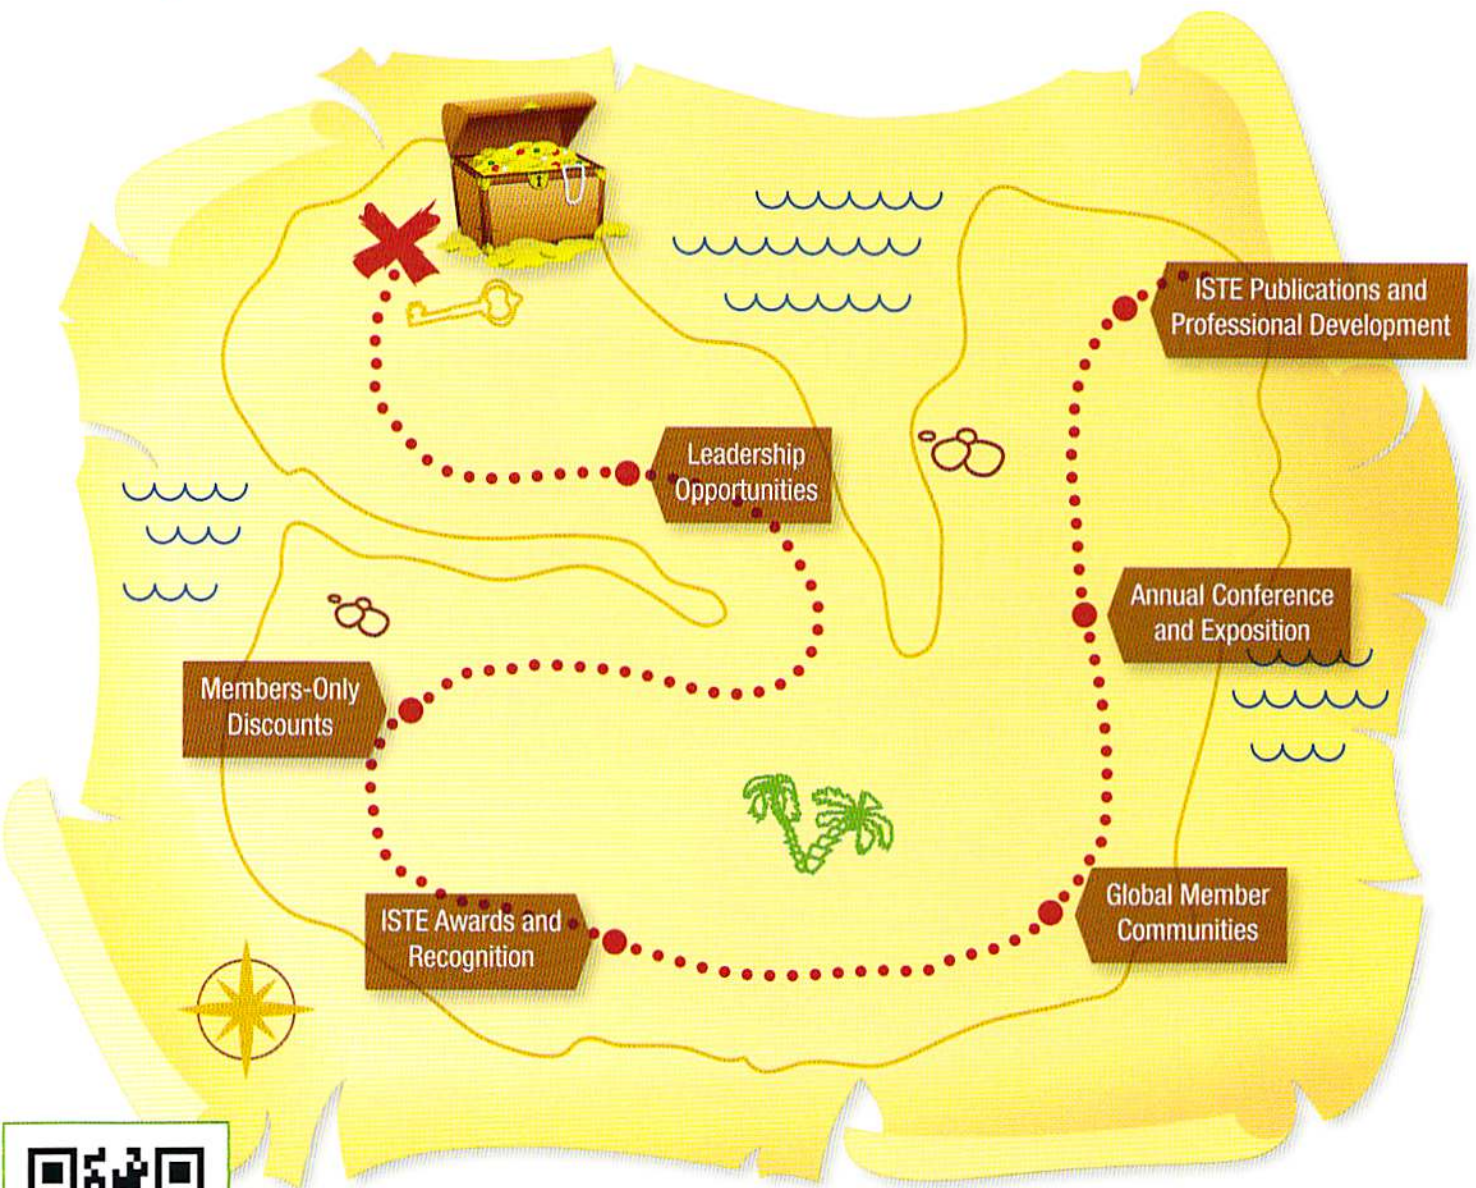

180 hands-on and seminar-demo
workshops (additional fee)

500 exhibiting companies,
agencies, and organizations

750 informal and interactive
learning activities

Presented by ISTE in cooperation
with the Pennsylvania Association
for Educational Communications
& Technology (PAECT)

visit WWW.ISTECONFERENCE.ORG for more information

Explore Your ISTE Resources

Scavenger Hunt!

February is Member Appreciation Month, and it's a month filled with prizes, special resources, and opportunities for you to unlock your member benefits.